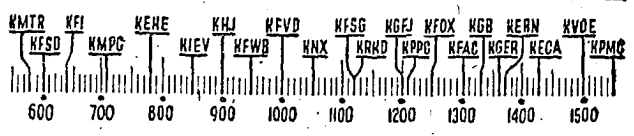

YOUR RADIO Today

[The information contained in the following schedule of radio programs is furnished by the stations broadcasting the programs, and The Times should not be considered responsible for errors in announcements due to failure of stations to advise of daily changes.—Ed.]

CHURCH SERVICES

KMTR—Nat. Message, 8:30 a.m.; Bol Shuler, 8:45 a.m.; St. Breuda Church, 12 m.; Floyd Johnson, 2:30 p.m.
KFI—Church Quarter Hour, 8 a.m.
KMPC—Swedish Tabernacle, 8:30 a.m.; First M.E. Church, 11 a.m.; H.M.S. Richards, 6 p.m.
KEHE—Sun. School, 8 a.m.; Cowbo; Church, 5 p.m.; Music, 7:30; Presby Church, 8 p.m.
KHJ—Lutheran Hour, 1:30 p.m.; Revival Hour, 5 p.m.
KFWB—Union Rescue Mission, 8:30 a.m.; Methodist Church, 10:15 a.m.; Church Federation, 5 p.m.
KFWD—Spanish, 6 a.m.; Rev. Salas, 7 a.m.; Church of Christ, 8:30 a.m.
KNN—Salt Lake Tabernacle, 8:30 a.m.; Church, 9 a.m.
KFSG—Almee McPherson, 10:30 a.m.; Speaker, 3 p.m.; Evangelistic Service, 7 p.m.; Voice First Nighters, 9:30
KRRD—Rev. Squires, 7:15 a.m.
KPPG—Presbyterian Church, 9 a.m.; Dr. Woellner, 9:30 a.m.; Rev. Muste, 7 p.m.
KFOV—Visitor, 10:15 a.m.; St. Luke Church, 11 a.m.; Fireside Church, 4:30 p.m.; Christian Science, 8 p.m.
KGFJ—Evangelical Church, 2:15; Temple Baptist Church, 5:30 p.m.
KECA—Holywood Country Church, 1 a.m.; Sunday School, 8:45 a.m.; Church, 8 p.m.
KGER—Baptist Church, 7:45 a.m.; Bible Class, 9:45 a.m.; Rev. Fuller, 11:05 a.m.; Japanese Church, 8:30 p.m.
KVOE—Church, 8 a.m.; Catholic Hour, 3 p.m.

KFSG—Worship Service, 10:30.
KFOX—Visitor, 10:15; Choir, 10:45.
KGFJ—Harry Bluestone, 10; Orcl., 10:30; Sammy Lincer, 10:45.
KFAC—"Tailormade" Variety, 10. 1 p.m.
KGER—News, 10; Bible Class, 10:55; "1 Am.", 10:45.
KECA—Magic Key, 10; Alice Blue, 10:45.
KVOE—Plano, 10; Hitway Romance, 10:15; Orch., 10:30.

11 a.m. to 12 Noon

KMTR—Music, 11; Rheba Crawford, 11:30.
KFI—"This Our America," 11. 1 hr.
KMPC—First M.E. Church, 11.
KEHE—Swing Music, 11. 1 hr.
KHJ—Nagel Orch., 11.
KFWB—Dr. Addleson, 11; Jean Leo, 11:30.
KFWD—Jewish Classics, 11.
KNN—Symphony, 11. 1 hr.
KRRD—Music, 11. 1 hr.
KFSG—Worship (cont.)
KFOX—St. Luke's Church, 11.
KFAC—Music, 11. 1 hr.
KGER—Rev. Fuller, 11:05.
KECA—A. Gayle, 11; Dance, 11:15; Music, 11:30.
KVOE—Orch., 11; Business Parade, 11:30; Concert, 11:45.

12 to 1 p.m.

KMTR—Church, 12.
KFI—Serenade, 12; "World Is Yours", 12:30.
KMPC—"Are Prayers Answered?", 12:15; Modern Music, 12:30.
KEHE—Swing Music, 12. 1 hr.
KHJ—News, 12; Boys' Town, 12:30.
KFWB—Morgan Family, 12. 1 hr.
KFWD—John Austin.
KNN—"Without Music, 12; International, 12:30.
KRRD—Music, 12. 1 hr.
KFSG—Worship Service (cont.)
KFOX—Church, 12; Music, 12:30.
KFAC—Piano, 12; Wishing Well, 12:45.
KGER—Music, 12:05; Snakes Alive, 12:45; Concert, 12:30; Melodier, 12:45.
KECA—Nat. Vespers, 12; Nick Harris, 12:30; Musical, 12:45.
KVOE—Haven Rest, 12; Orch., 12:30; Quiz, 12:45.

1 to 2 p.m.